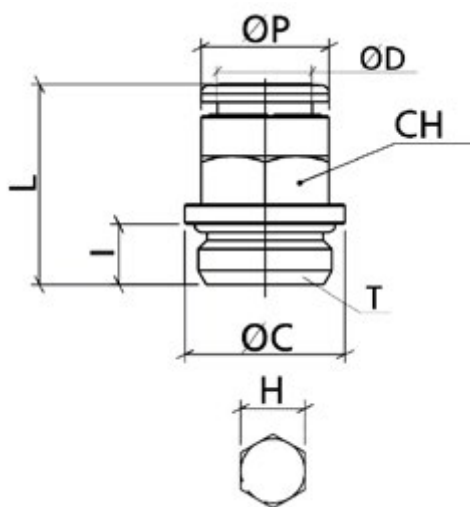

Article number: 589OTRC06G02

Description: Metal Push-in fitting, straight,  $\varnothing 6$  / G1/4", w. o-ring  
Type: OTRC06G02, Nickel plated brass

## Measures

= G1/4"	Weight = 12
= 16	
= 12	
= 6.5	
= 19.5	
= 12	
= 6	
= 4	